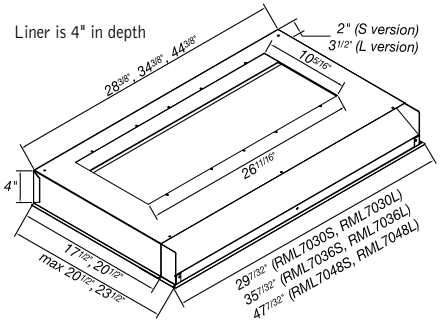

Broan Elite Custom Power Pack RMP1/RMPE

The Broan Elite Custom Power Pack is designed to fit flush with the bottom of a cabinet or custom hood that's 30" to 48" wide. The 400 CFM centrifugal blower is combined with a multi-speed control to provide quiet, effective performance. Halogen lighting complements the beauty of a fully enclosed bottom containing dishwasher-safe filters.

RML7030S/RML7030L
RML7036S/RML7036L
RML7048S/RML7048L
For RMP17004 and RMPE7004 Packs